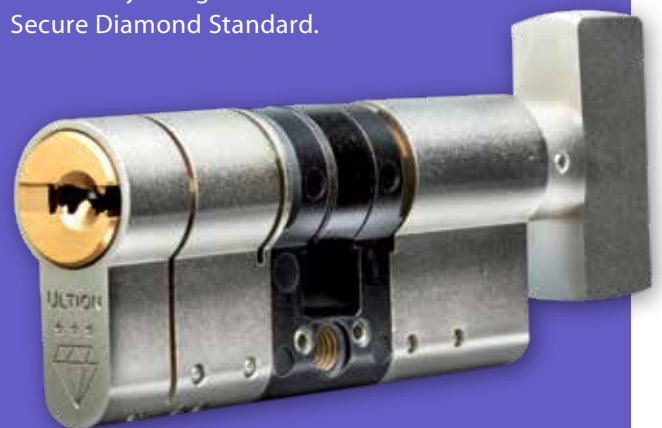

ULTION PAIRED KEYED ALIKE STANDARD

Cylinder 3 Star Security Cylinder with Secured By Design accreditation and Sold Secure Diamond Standard.