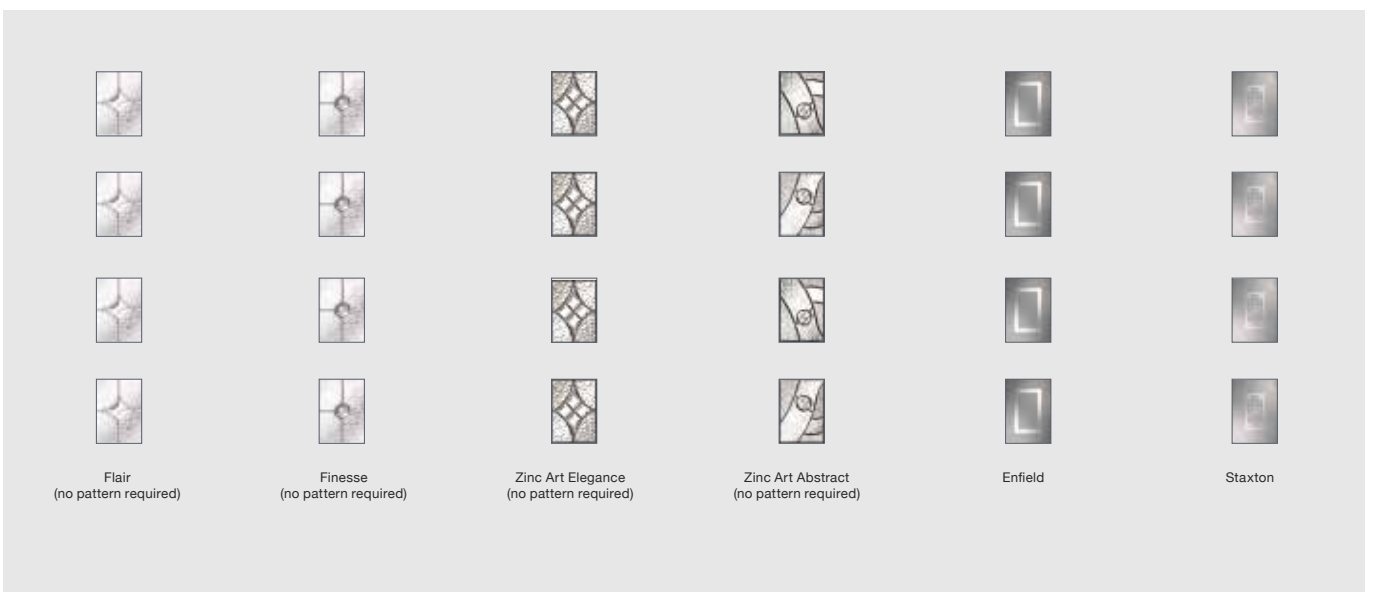

GLASS DESIGNS

Flair
(no pattern required)

Finesse
(no pattern required)

Zinc Art Elegance
(no pattern required)

Zinc Art Abstract
(no pattern required)

Enfield

Staxton

See Page 59 for all available Glass Patterns / Backing Glass
See Pages 62 and 63 for all available Hardware

Please note: All hardware shown is for illustration purposes only.