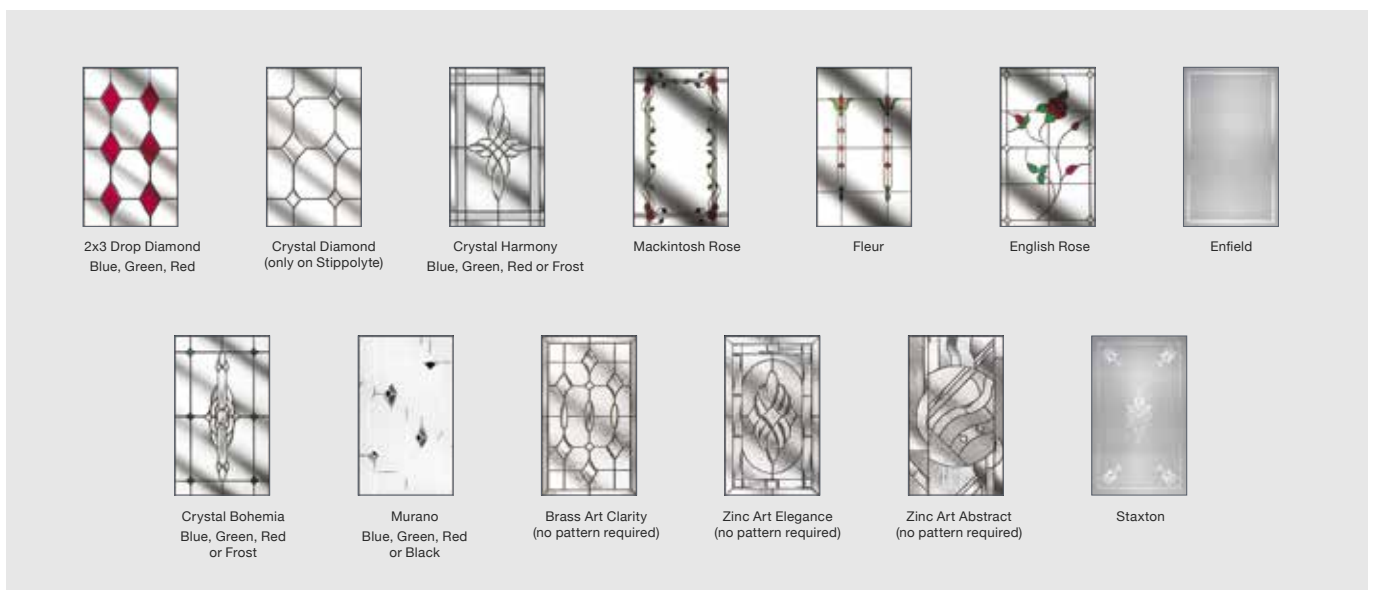

Warwick™

See Pages 62 and 63 for all available Hardware

Please note: All hardware shown is for illustration purposes only.

2 Panel 1 Square

DOOR COLOURS

GLASS DESIGNS

See Page 59 for all available Glass Patterns / Backing Glass
 See Pages 62 and 63 for all available Hardware

Please note: All hardware shown is for illustration purposes only.

2 Panel 1 Grill

Scan here to enter our Virtual Showroom

DOOR COLOURS

Red Black Chartwell Grey Duck Egg Blue Darkwood White Blue Cream Black Brown Poppy Red (High Gloss) Green Oak