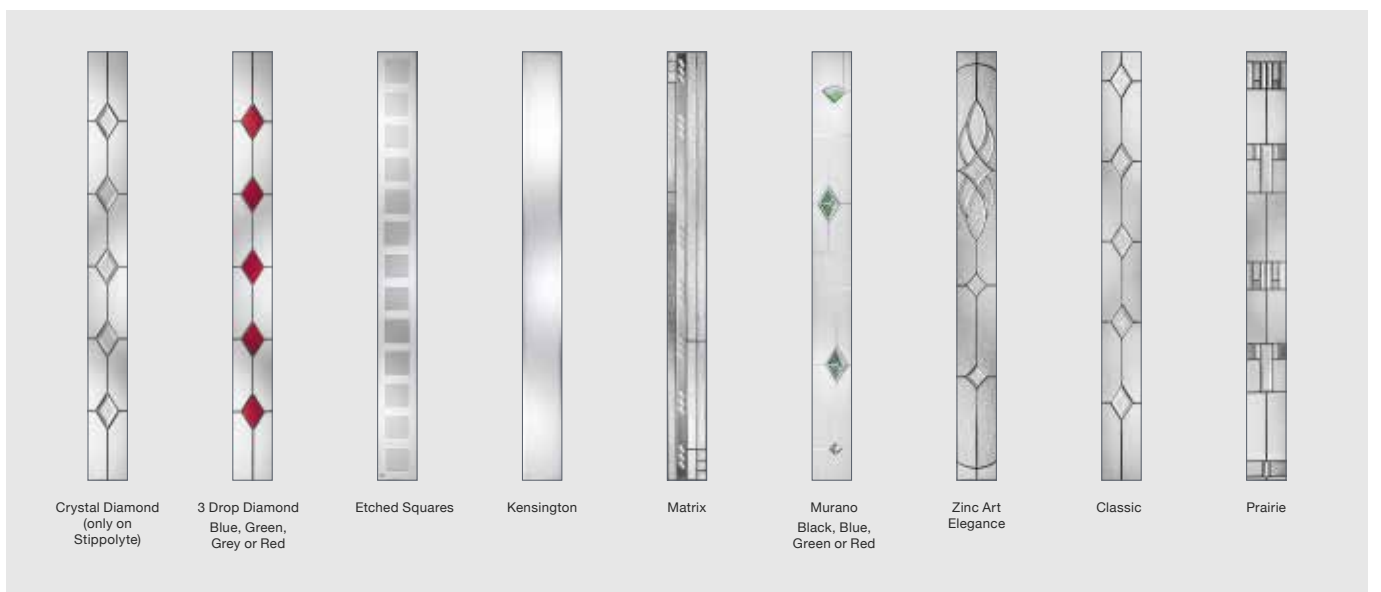

GLASS DESIGNS

Flair
(no pattern required)

Finesse
(no pattern required)

Zinc Art Elegance
(no pattern required)

Zinc Art Abstract
(no pattern required)

Enfield

Staxton

See Page 59 for all available Glass Patterns / Backing Glass
See Pages 62 and 63 for all available Hardware

Please note: All hardware shown is for illustration purposes only.

Cottage Long

DOOR COLOURS

Red Black Chartwell Grey Duck Egg Blue Darkwood White Blue Cream Black Brown Poppy Red (High Gloss) Green Oak

GLASS DESIGNS