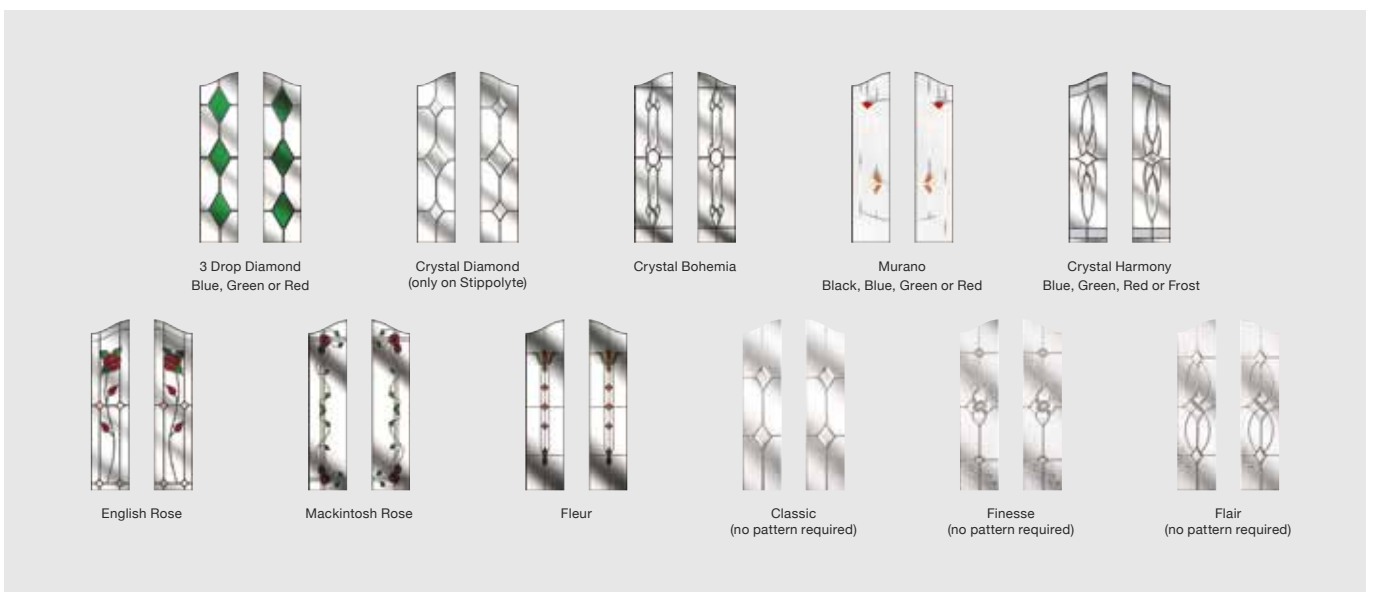

GLASS DESIGNS

See Page 59 for all available Glass Patterns / Backing Glass

See Pages 62 and 63 for all available Hardware

Please note: All hardware shown is for illustration purposes only.