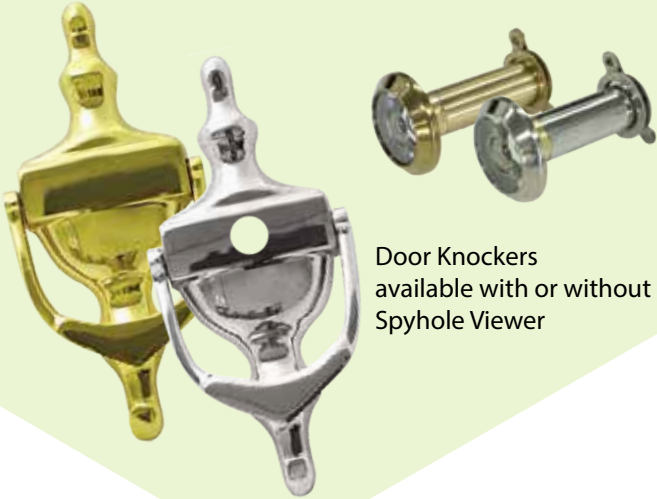

Available in Oak and Darkwood in the above styles up to 958mm wide

FRAME COLOURS

White

Whitegrain

Mahogany

Cherrywood

Oak

Black Brown

Chartwell Green

Cream

Grey

Door Hardware

We offer our fully suited range of door hardware. It consist of high quality door handles, letterplates, door numerals and door knockers in different finishes. We also offer Kitemarked euro cylinders and Fullex multipoint locks.

Door Knockers available with or without Spyhole Viewer

Door Handles

Door Numerals and Letters

1* Kitemarked Cylinders

3* Kitemarked Kinetica Cylinders

10" Letterplates

12" Doormaster Letterplates

12" Framemaster Letterplates