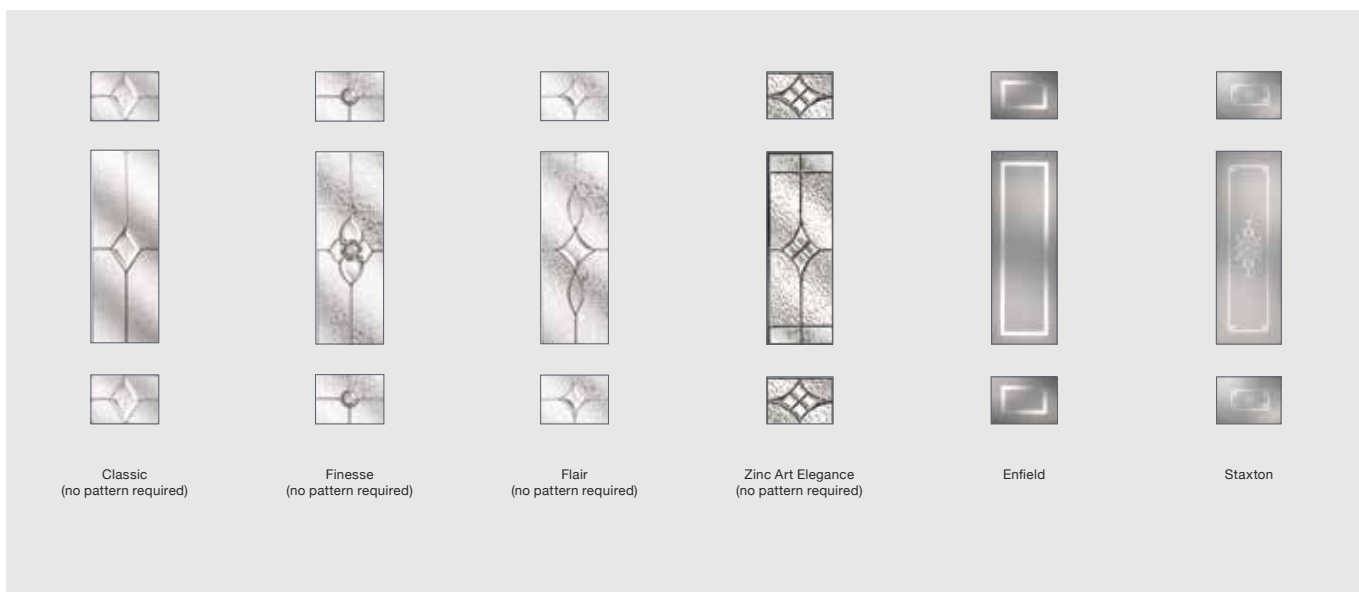

Mid 3 Square

THE
Signature
COLLECTION™
WINDOWS & DOORS
WITH EXTENDED WARRANTIES

DOOR COLOURS

Red Black Chartwell Grey Duck Egg Blue Darkwood White Blue Cream Black Brown Poppy Red (High Gloss) Green Oak

GLASS DESIGNS