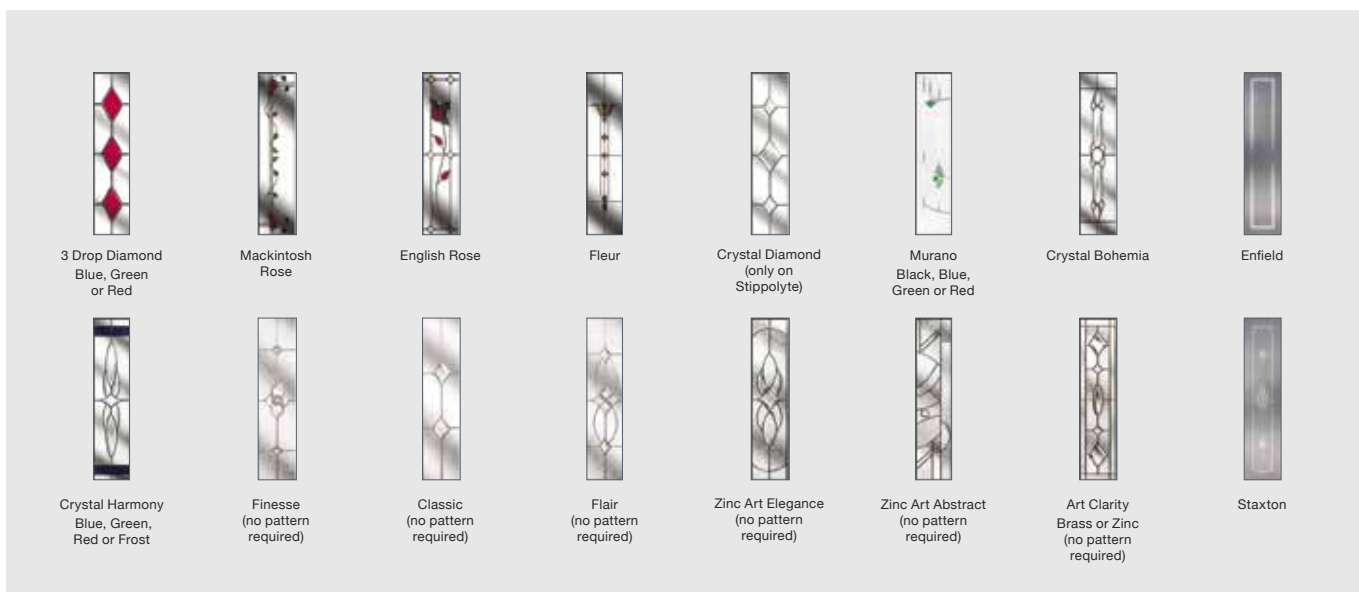

GLASS DESIGNS

See Page 59 for all available Glass Patterns / Backing Glass

See Pages 62 and 63 for all available Hardware

Please note: All hardware shown is for illustration purposes only.