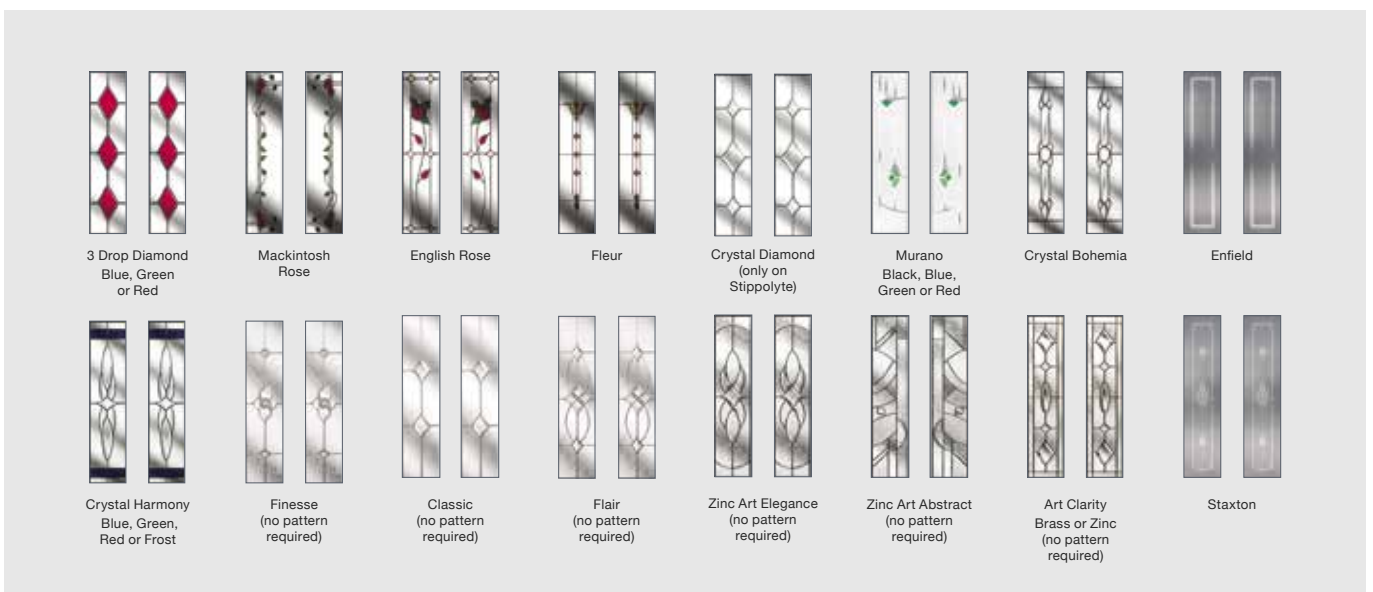

GLASS DESIGNS

See Page 59 for all available Glass Patterns / Backing Glass

See Pages 62 and 63 for all available Hardware

Please note: All hardware shown is for illustration purposes only.