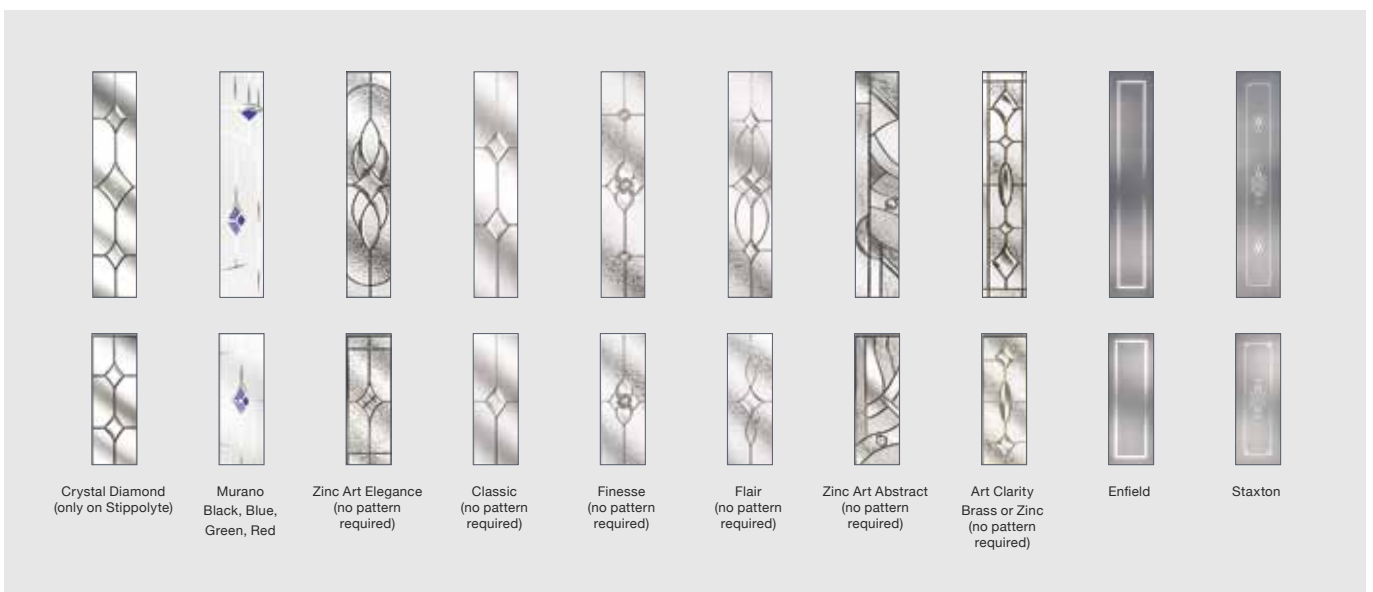

GLASS DESIGNS

See Page 59 for all available Glass Patterns / Backing Glass

See Pages 62 and 63 for all available Hardware

Please note: All hardware shown is for illustration purposes only.