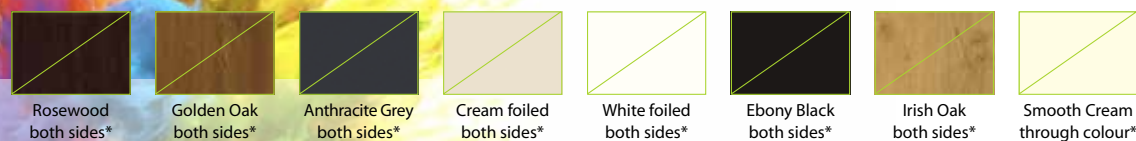

Composite Doors are made from a variety of materials, including uPVC, wood, insulating foam and glass reinforced plastic (GRP). This combination of materials results in a very strong and secure door. The Signature Collection composite doors have a high resistance to weathering and don't react to seasonal changes like a singular material door would. The insulation foam core provides a higher thermal resistance than timber doors. The Signature Collection composite doors are designed with an attractive woodgrain appearance but, because of the materials used, they won't fade or discolour – and neither will they need painting, and don't warp in damp conditions.

STRONG AND SECURE

Whether your home is a rural retreat or on a busy main road, a The Signature Collection composite door guarantees low maintenance with secure and enduring performance. If you are seeking to replace an existing door or add some character to your property, The Signature Collection is sure to have a solution. The Signature Collection composite doors are not only aesthetically pleasing and lead-free but have been designed with security in mind.

WIDE CHOICE OF COLOURS

Composite doors are available in a wide range of colour options to give your home a stunning appearance. Colour options for both the door and the frame include White, Cream, Rosewood, Light Oak, and Irish Oak, as well as Grey, Black and Chartwell Green.

COLOURS