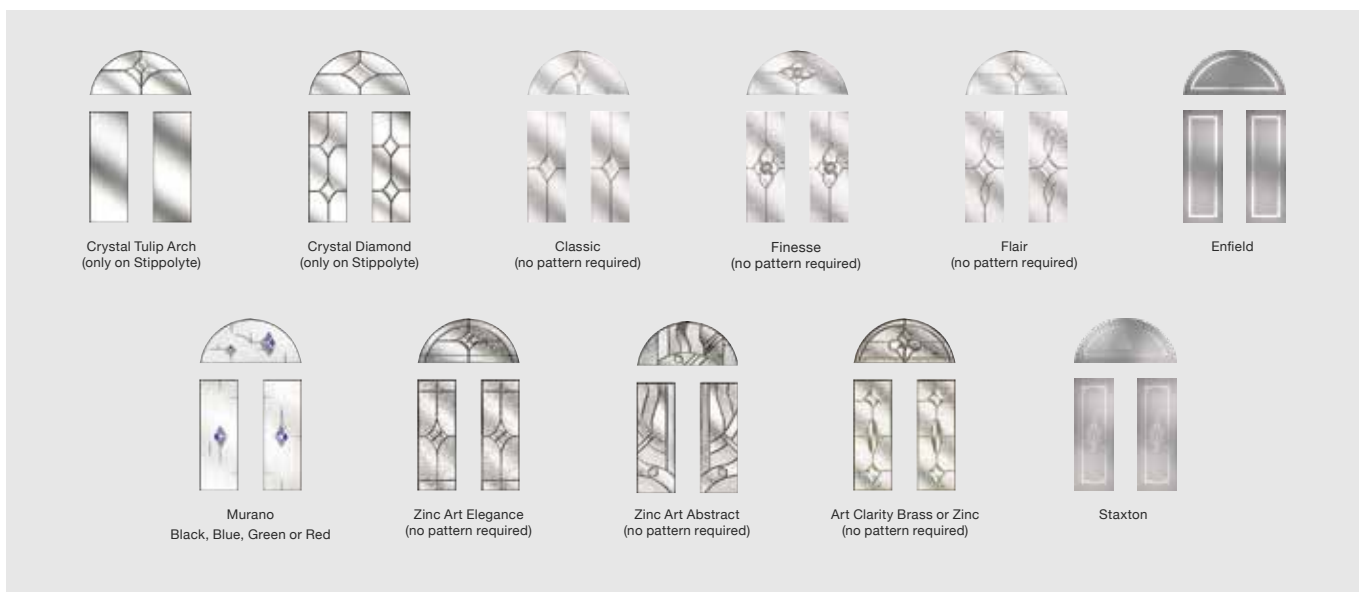

GLASS DESIGNS

See Page 59 for all available Glass Patterns / Backing Glass

See Pages 62 and 63 for all available Hardware

Please note: All hardware shown is for illustration purposes only.