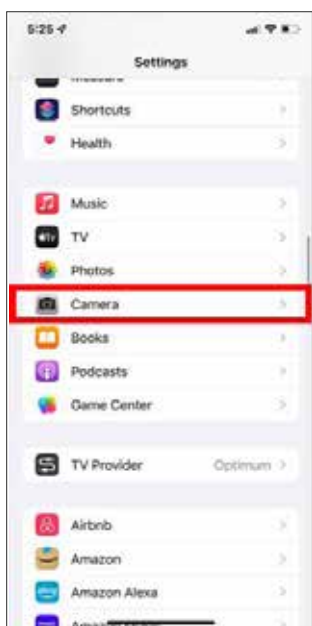

If you don't see the banner or QR icon, make sure that you have the Scan QR Codes feature enabled. You can do this by going to Settings > Camera and tapping the slider next to Scan QR Codes. You will know it is turned on when it is green.

If you still don't see the pop-up banner or QR code icon, take a picture of the QR code and open it in the Photos app. Then tap the Live Text icon that looks like three lines in a box in the bottom-right corner. Finally, tap the QR code, and then the pop-up banner should appear.