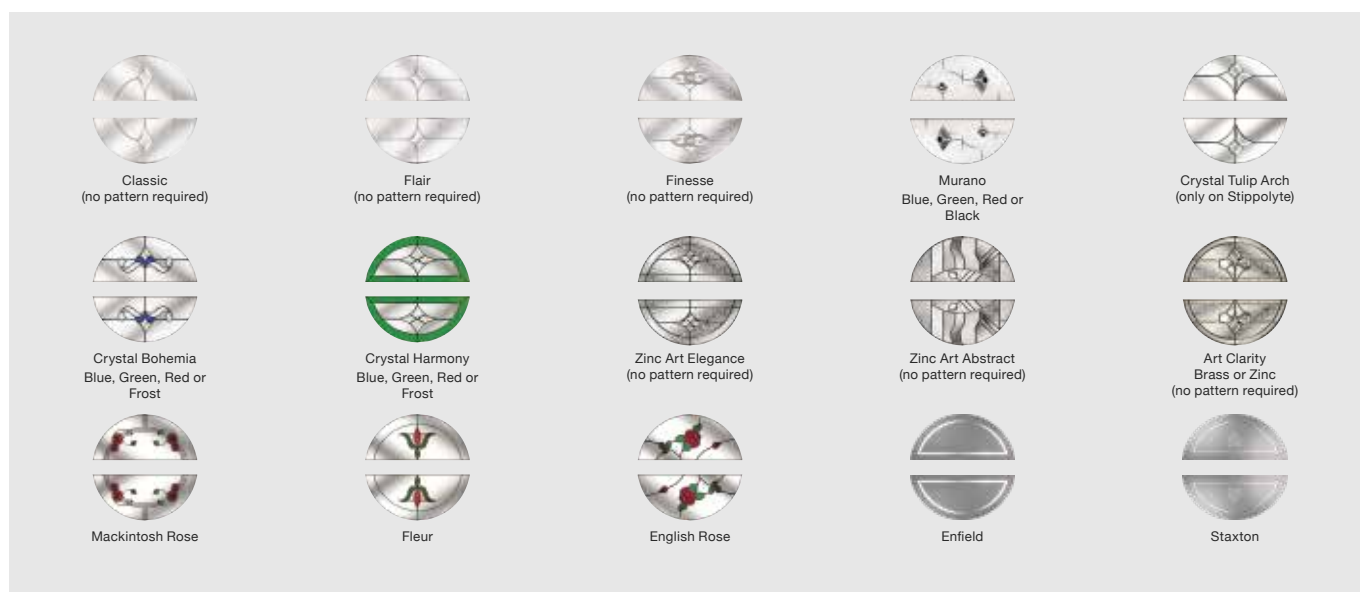

Circle

THE
Signature
COLLECTION™
WINDOWS & DOORS
WITH EXTENDED WARRANTIES

DOOR COLOURS

Red Black Chartwell Grey Duck Egg Blue Darkwood White Blue Cream Black Brown Poppy Red (High Gloss) Green Oak

GLASS DESIGNS