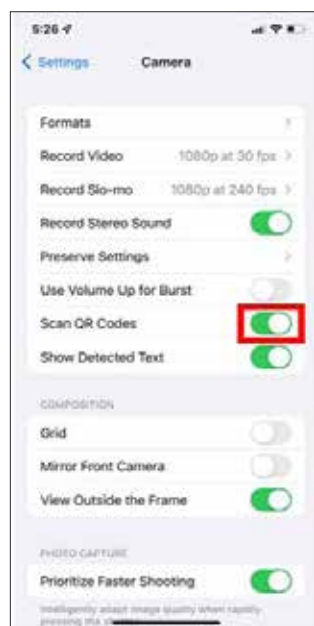

If you don't see the banner or QR icon, make sure that you have the Scan QR Codes feature enabled. You can do this by going to Settings > Camera and tapping the slider next to Scan QR Codes. You will know it is turned on when it is green.

If you still don't see the pop-up banner or QR code icon, take a picture of the QR code and open it in the Photos app. Then tap the Live Text icon that looks like three lines in a box in the bottom-right corner. Finally, tap the QR code, and then the pop-up banner should appear.