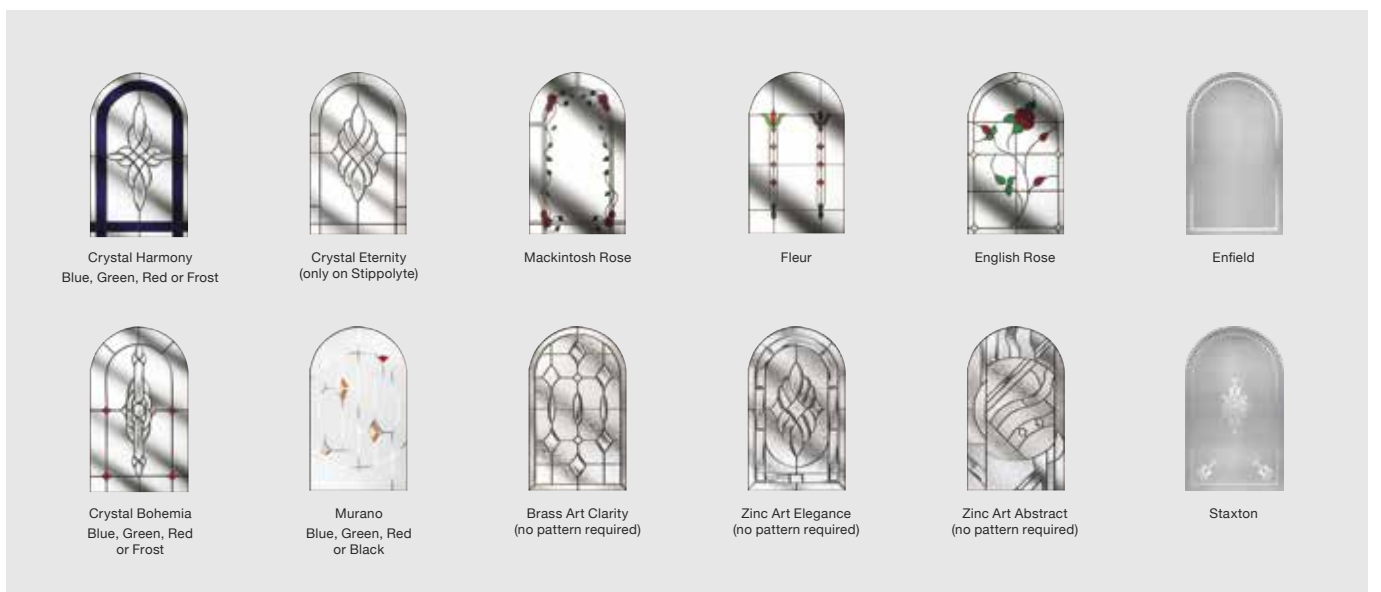

Please note: All hardware shown is for illustration purposes only.

2 Panel 1 Grill

Scan here to enter our Virtual Showroom

DOOR COLOURS

Red Black Chartwell Grey Duck Egg Blue Darkwood White Blue Cream Black Brown Poppy Red (High Gloss) Green Oak

Please note: All hardware shown is for illustration purposes only.

2 Panel 1 Arch

DOOR COLOURS

GLASS DESIGNS

See Page 59 for all available Glass Patterns / Backing Glass
See Pages 62 and 63 for all available Hardware

Diamond

Scan here to enter our Virtual Showroom

THE *Signature*™
COLLECTION™
WINDOWS & DOORS
WITH EXTENDED WARRANTIES

DOOR COLOURS

Red Black Chartwell Grey Duck Egg Blue Darkwood White Blue Cream Black Brown Poppy Red (High Gloss) Green Oak