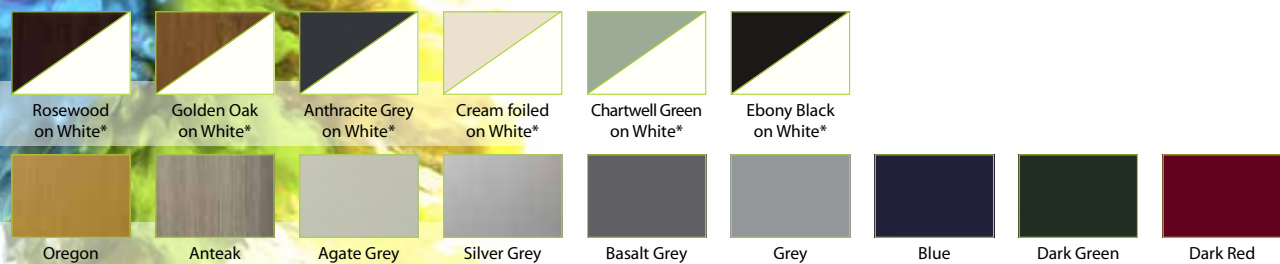

WIDE CHOICE OF COLOURS

Composite doors are available in a wide range of colour options to give your home a stunning appearance. Colour options for both the door and the frame include White, Cream, Rosewood, Light Oak, and Irish Oak, as well as Grey, Black and Chartwell Green.

COLOURS

Bespoke Colour Options

Colours marked * are from our standard collection in featured profile, all other colours are subject to price and availability on application. Please note: colours are for illustration purposes, for an exact example please ask your sales representative for a Renolit swatch sample. Choose from a wide variety of colour options including: White, Rosewood, Cream, Light Oak, Chartwell Green, Grey and classic Ebony Black. The Signature Collection products are also offered in a wide choice of bespoke colours, please see Renolit foil book, (subject to availability and price on application only). Please note: Ebony Black both sides patios and bi-folds are subject to lead time.