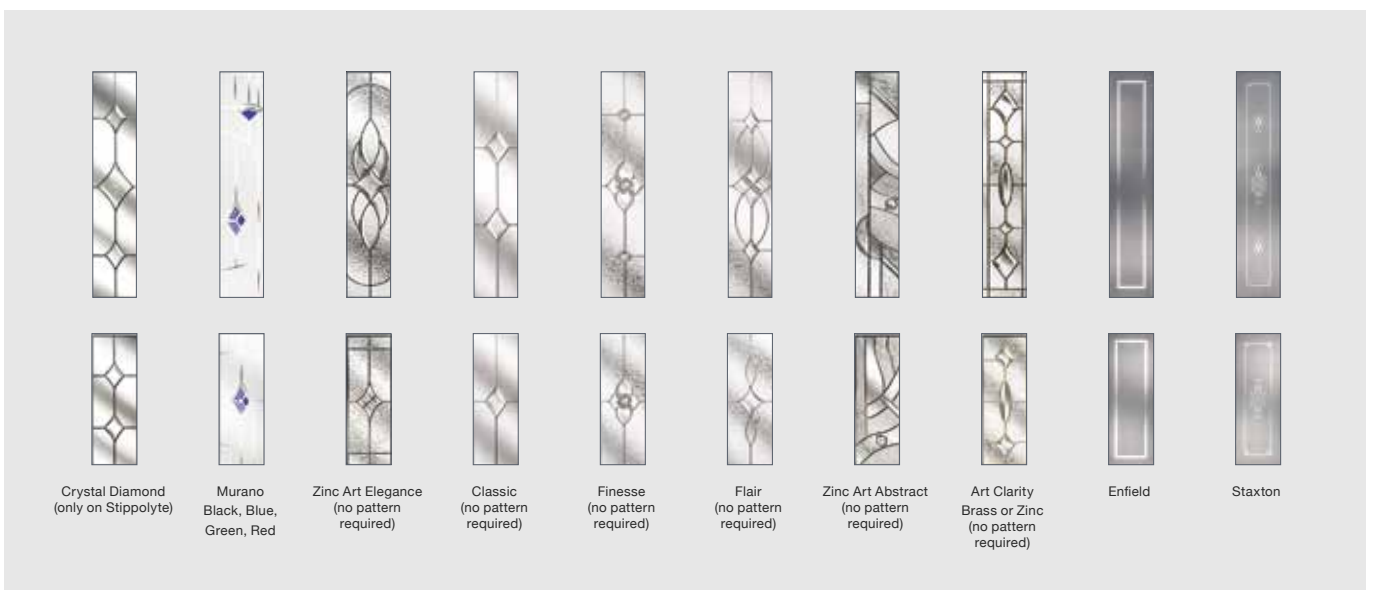

Classic
(no pattern required)

Finesse
(no pattern required)

Flair
(no pattern required)

Zinc Art Elegance
(no pattern required)

Enfield

Staxton

See Page 59 for all available Glass Patterns / Backing Glass
See Pages 62 and 63 for all available Hardware

Please note: All hardware shown is for illustration purposes only.

Twin Side

Scan here to enter our Virtual Showroom

THE
Signature
™
COLLECTION
WINDOWS & DOORS
WITH EXTENDED WARRANTIES

DOOR COLOURS

Red Black Chartwell Grey Duck Egg Blue Darkwood White Blue Cream Black Brown Poppy Red (High Gloss) Green Oak

GLASS DESIGNS

Crystal Diamond (only on Stippolyte) Murano Black, Blue, Green, Red Zinc Art Elegance (no pattern required) Classic (no pattern required) Finesse (no pattern required) Flair (no pattern required) Zinc Art Abstract (no pattern required) Art Clarity Brass or Zinc (no pattern required) Enfield Staxton