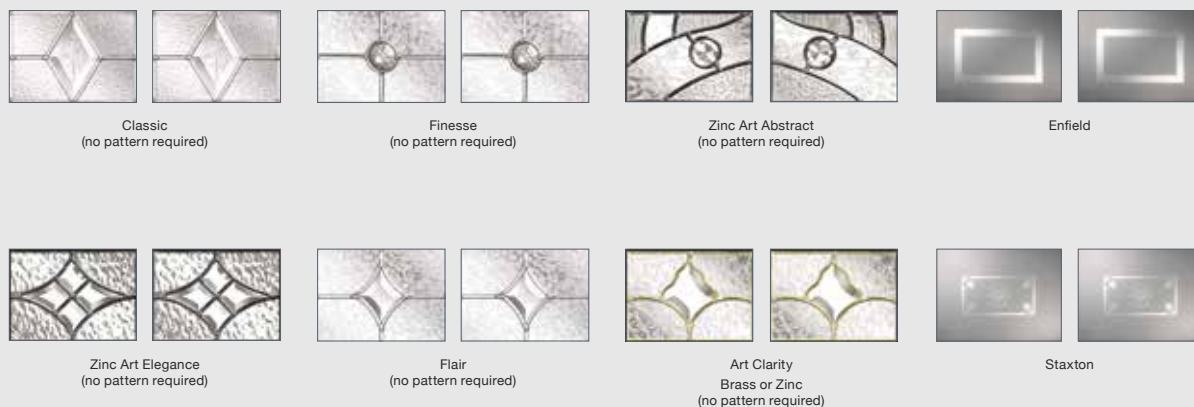

GLASS DESIGNS

Classic
(no pattern required)

Finesse
(no pattern required)

Zinc Art Abstract
(no pattern required)

Enfield

Zinc Art Elegance
(no pattern required)

Flair
(no pattern required)

Art Clarity
Brass or Zinc
(no pattern required)